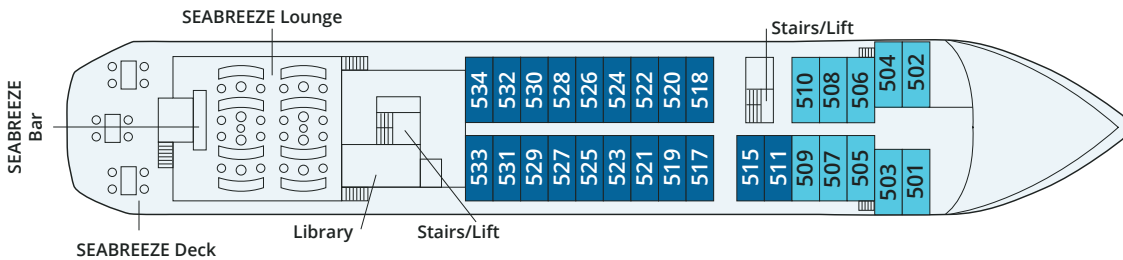

Deck Plan

- Category 7 Suite: around 24 m²/258 square feet in size with a big balcony
- Category 6 Outside cabin: around 18 m²/194 square feet in size with balcony
- Category 5 Outside cabin: around 18 m²/194 square feet in size with picture window
- Category 4 Outside cabin: around 18 m²/194 square feet in size with picture window
- Category 3 Outside cabin: around 18 m²/194 square feet in size with picture window
- Category 2 Outside cabin: around 18 m²/194 square feet in size with picture window
- Category 1 Outside cabin: around 18 m²/194 square feet in size with portholes

Deck 7 Owner's Suites

Deck 6 Outside cabins with balcony

Deck 5 Outside cabins with panorama window

Deck 4 Outside cabins with panorama window

Deck 3 Outside cabins with portholes

Cabin Features

Category Type