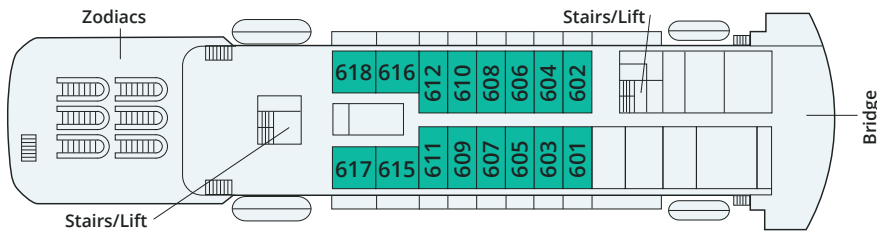

Deck 6 Outside cabins with balcony