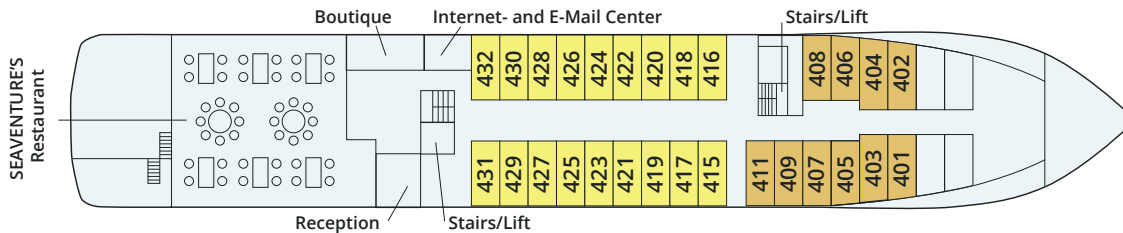

Deck Plan

- Category 7 Suite: around 24 m²/258 square feet in size with a big balcony
- Category 6 Outside cabin: around 18 m²/194 square feet in size with balcony
- Category 5 Outside cabin: around 18 m²/194 square feet in size with picture window
- Category 4 Outside cabin: around 18 m²/194 square feet in size with picture window
- Category 3 Outside cabin: around 18 m²/194 square feet in size with picture window
- Category 2 Outside cabin: around 18 m²/194 square feet in size with picture window
- Category 1 Outside cabin: around 18 m²/194 square feet in size with portholes

Deck 7 Owner's Suites

Deck 6 Outside cabins with balcony

Deck 5 Outside cabins with panorama window

Deck 4 Outside cabins with panorama window

Deck 3 Outside cabins with portholes

Cabin Features

Category Type