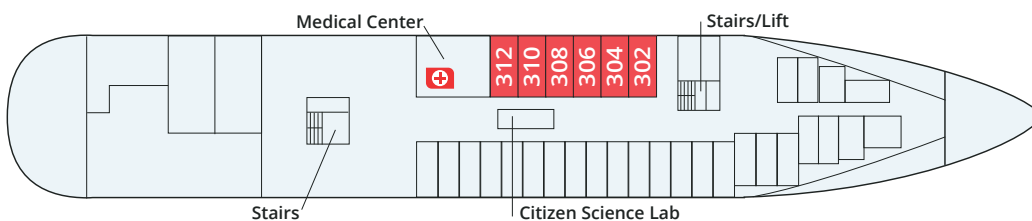

Deck Plan

- Category 7 Suite: around 24 m²/258 square feet in size with a big balcony
- Category 6 Outside cabin: around 18 m²/194 square feet in size with balcony
- Category 5 Outside cabin: around 18 m²/194 square feet in size with picture window
- Category 4 Outside cabin: around 18 m²/194 square feet in size with picture window
- Category 3 Outside cabin: around 18 m²/194 square feet in size with picture window
- Category 2 Outside cabin: around 18 m²/194 square feet in size with picture window
- Category 1 Outside cabin: around 18 m²/194 square feet in size with portholes

Deck 7 Owner's Suites

Deck 6 Outside cabins with balcony

Deck 5 Outside cabins with panorama window

Deck 4 Outside cabins with panorama window

Deck 3 Outside cabins with portholes

Cabin Features

Category Type