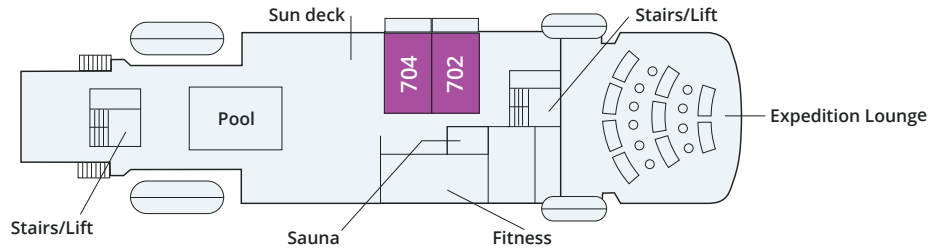

Deck Plan

- Category 7 Suite: around 24 m²/258 square feet in size with a big balcony
- Category 6 Outside cabin: around 18 m²/194 square feet in size with balcony
- Category 5 Outside cabin: around 18 m²/194 square feet in size with picture window
- Category 4 Outside cabin: around 18 m²/194 square feet in size with picture window
- Category 3 Outside cabin: around 18 m²/194 square feet in size with picture window
- Category 2 Outside cabin: around 18 m²/194 square feet in size with picture window
- Category 1 Outside cabin: around 18 m²/194 square feet in size with portholes